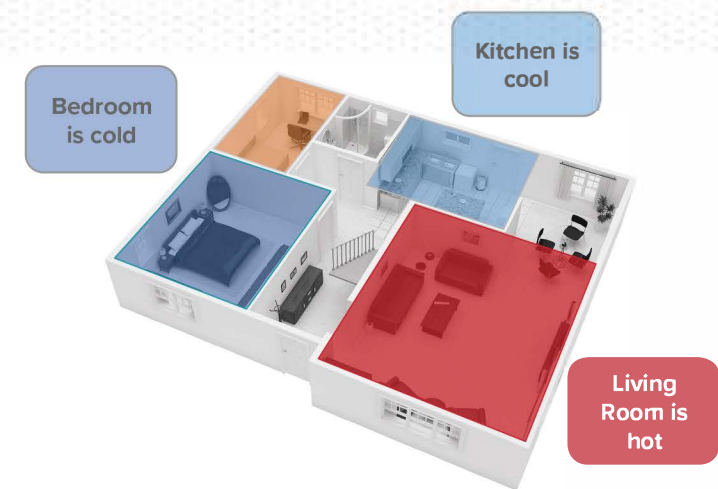

DISCOMFORT IS A PROBLEM

Current HVAC systems do not provide room by room comfort control. Differences can be greater than 10 degrees in the same zone! Even worse, zoning costs thousands of dollars to install and takes days or weeks to complete properly. It's no wonder why most homeowners do not have zoning.

HIBERSENSE IS THE ANSWER

Personalized room by room climate control because a home should feel like a home, no matter what room you're in.

Comfort

HiberSense uses predictive analytics to efficiently and safely heat and cool each room to their ideal temperature.

Hibersense

Mobile app that lets users set their preference and view system usage

Analyzes data & user preferences to intelligently control smart vents and the HVAC unit.

Wireless vents control airflow to every room and track temperature, humidity, and pressure to monitor HVAC system performance.