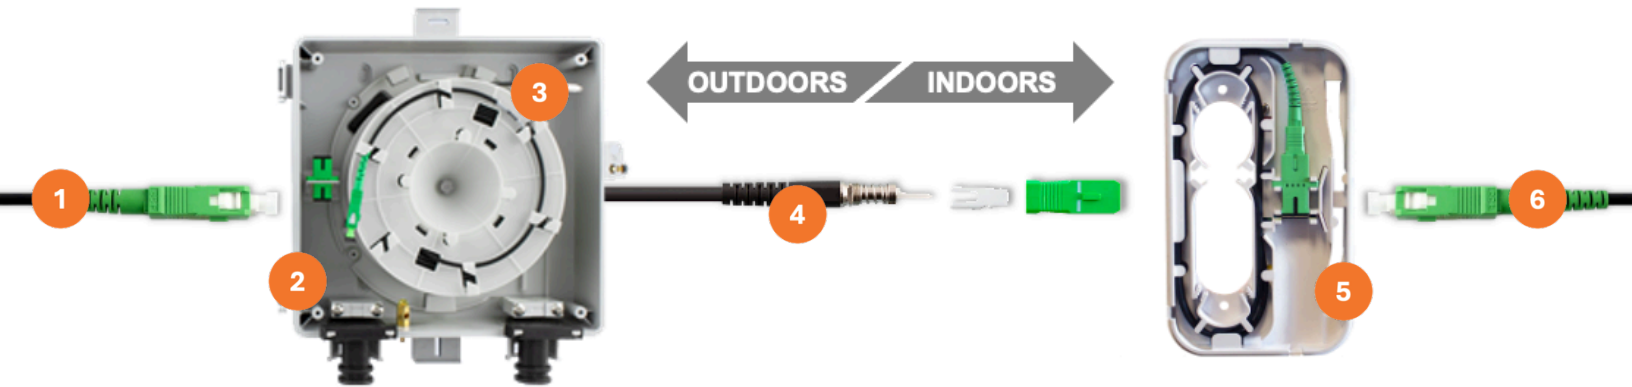

### Rapid FTTx All-in-One Kit

The FTTX-K10 kit includes everything you need for a broadband fiber connection in an easy-to-install package.

- Outdoor enclosure features a low-profile fiber reel with 150ft of pre-terminated single-mode fiber and a toolless snap-on SC/APC connector
- Indoor enclosure features a low-profile design that mounts over standard single gang boxes and rings

### FTTx for Active Electronics Kit

The FTTX-K30 kit manages fiber connections while providing power and environmental control for active electronics.

- Oversized outdoor enclosure features cable management, connectivity, power and environmental control
- Indoor enclosure features cable management plus a hybrid SC and LC LGX panel with both single mode and multimode connectivity

### AFFORDABLE SIGNAL MANAGEMENT

LightSpeed Technologies® delivers powerful connectivity and signal management at an affordable price. LightSpeed solutions combine industry-leading quality with ease of integration, ensuring your installation completes on time and on budget.

## FTTX-K01 SYSTEM DIAGRAM

- 1 Service Provider Cable Feed**  
Incoming service feed.
- 2 Outdoor Enclosure**  
Weather-rated enclosure connects and protects the incoming service feed while providing cable management and multiple secure cable entry and exit points.
- 3 Built-In Fiber Reel**  
Easy-pull fiber reel with 150ft of ultra-flexible micro-armored simplex single mode fiber connects the service feed to the inside of the property.
- 4 Snap-On Fiber Optic Connector**  
Factory-terminated snap-on SC/APC connector with pulling housing easily routes through walls, conduits and other spaces as small as 1/4" in diameter.
- 5 Indoor Enclosure**  
Low-profile enclosure connects the incoming service feed to the ONT (modem) while providing cable management.
- 6 ONT Cable Feed**  
Connection to the optical network terminal (modem).