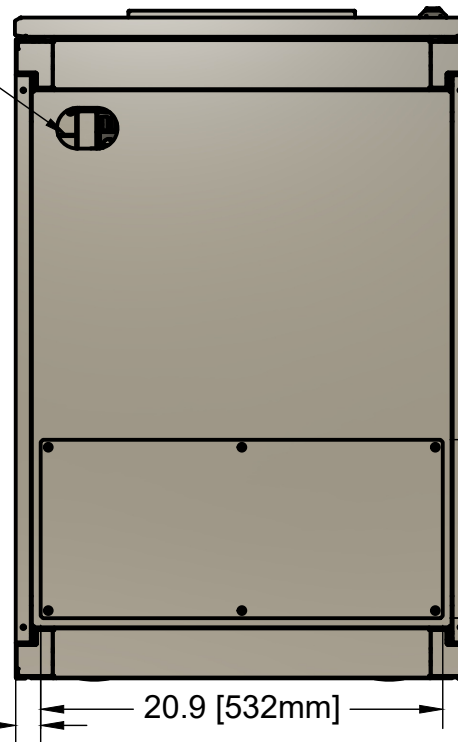

Front

Side

Rear

		PROJECT M90S-12S			
		TITLE M90S-12S Outline Drawing			
APPROVED	SIZE	CODE	DWG NO	REV	
CHECKED	A		M90S-12S-OTL	0	
DRAWN	JB	8/1/2024	SCALE 1:16	WEIGHT	
			SHEET 1/3		

Front

Bottom

Communications
Cable Entry

Top

1.3 [33mm]

20.9 [532mm]

9.3 [236mm]

3 [77mm]

Rear

X-TREME
Power Conversion®

PROJECT
M90S-12S

DWG NO

M90S-12S-OTL

REV

0

SCALE 1:10

WEIGHT

SHEET 2/3

Rear - Shown with back removed