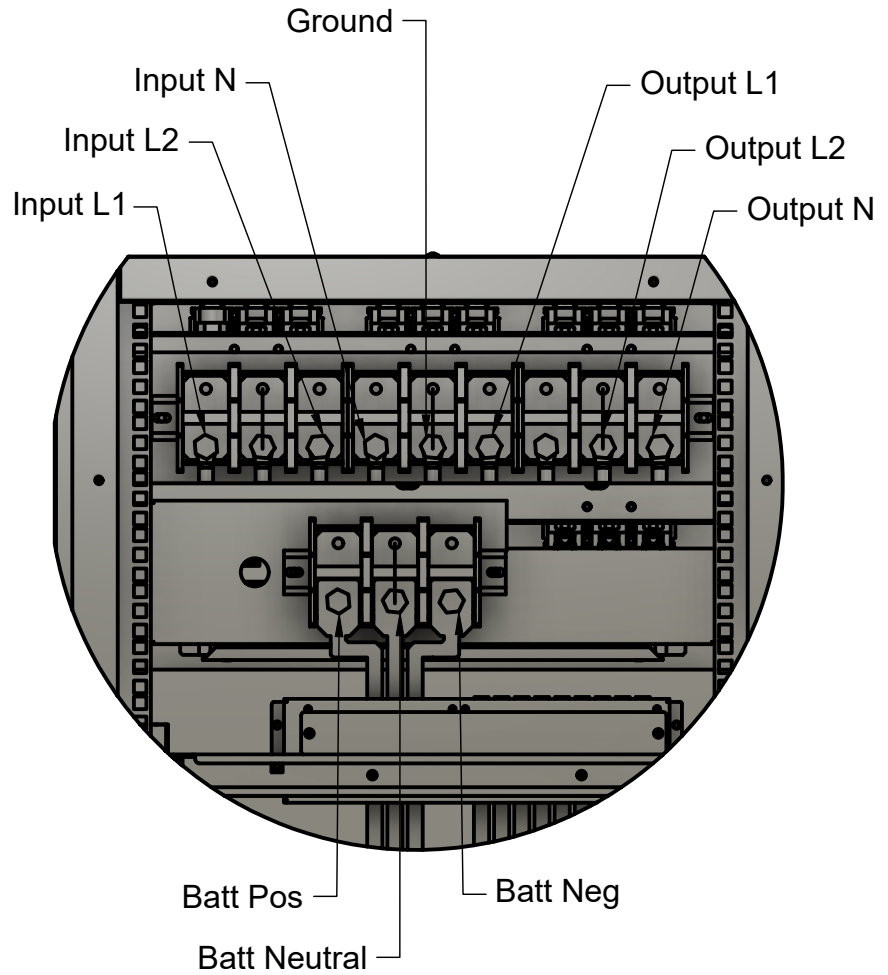

DWG NO

M90S-12S-OTL

REV

0

SCALE 1:10

WEIGHT

SHEET 2/3

Rear - Shown with back removed

XTREME
Power Conversion®

PROJECT
M90S-12S

TITLE
M90S-12S Outline Drawing

APPROVED

CHECKED

DRAWN JB

SIZE

A