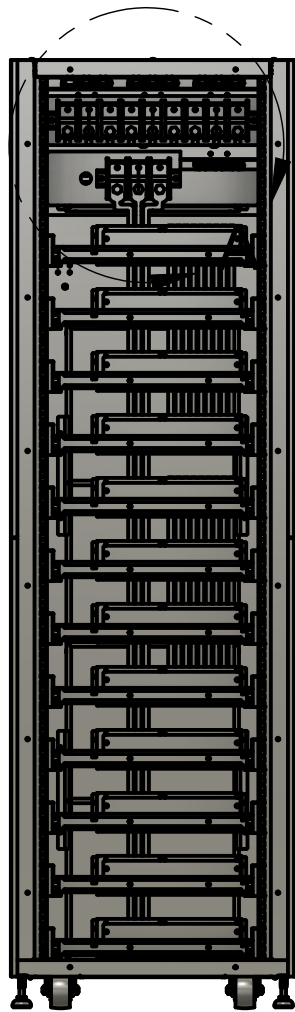

Front

Side

Rear

		PROJECT M90S-12S			
		TITLE M90S-12S Outline Drawing			
APPROVED	SIZE	CODE	DWG NO	REV	
CHECKED	A		M90S-12S-OTL	0	
DRAWN	JB	8/1/2024	SCALE 1:16	WEIGHT	
			SHEET 1/3		

Front

Bottom

Communications
Cable Entry

Top

1.3 [33mm]

20.9 [532mm]

9.3 [236mm]

3 [77mm]

Rear

X-TREME
Power Conversion®

PROJECT
M90S-12S

DWG NO

M90S-12S-OTL

REV

0

SCALE 1:10

WEIGHT

SHEET 2/3

Rear - Shown with back removed

XTREME
Power Conversion®

PROJECT
M90S-12S

TITLE
M90S-12S Outline Drawing

APPROVED

CHECKED

DRAWN JB

SIZE

A