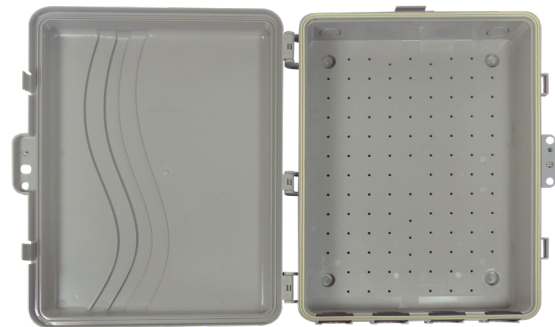

PRIMEX

Product Specifications

P1500ENC Series

Fiber Base OSP Enclosure

1. SUMMARY

The Primex Wave P1500ENC is a large outside plant enclosure that can house up to 48 fibers and is ideal for Multi Dwelling Unit (MDU) applications.

This enclosure features the industry-standard hole mounting pattern for complete customization with accessories. It is scalable to the customer's needs for a wide range of big or small applications.

Available with a hex bolt, override lock or F81 lock.

2. DIMENSIONS

Inside: H 13.9" / W 10.2" / D 3.2"

Outside: H 16.3" / W 14.2" / D 4.1"

3. FEATURES & BENEFITS

- Large blank internal cavity allows for customized configuration of accessories and components with standardized mounting hole pattern.
- Snap locks and available locking override, hex bolt or F81 lock provides secure service provider access 24/7.
- High quality UV-protected PVC made in North America for long-lasting fiber protection in demanding weather conditions.
- Four robust half-inch ports with rubber grommets for protected fiber entry and exit.
- External wall and pole mounting brackets that eliminate the need to drill through the box and allow for quick and easy deployment.
- UL-listed and industry-standardized for easy implementation.

4. APPLICATIONS

- FTTH for multi family units
- FTTB for small businesses

125-1467: Blank w/override lock, PVC

FOR MORE INFORMATION CONTACT:

1.604.881.7875 1.604.881.7835

www.primex.com

primex Fit everything. Together.