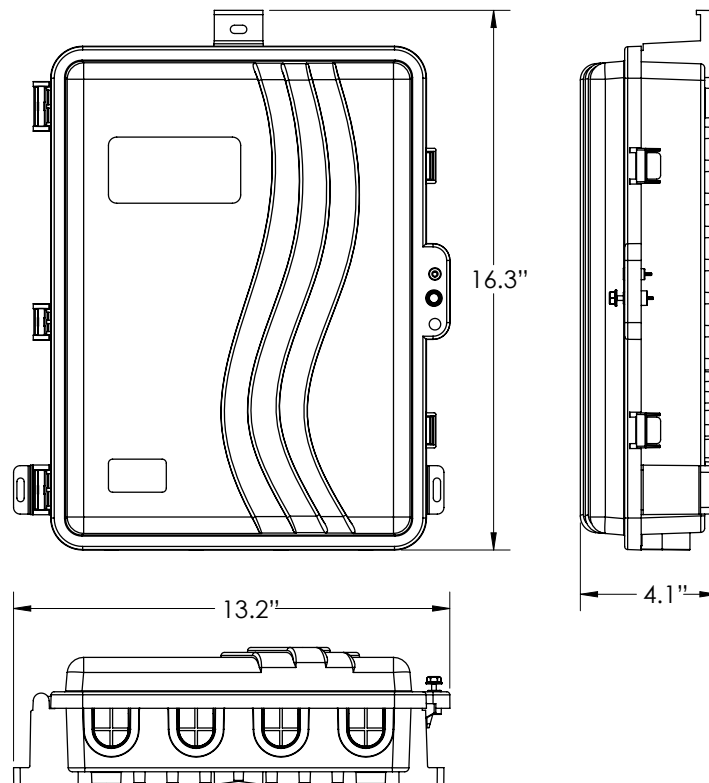

### 2. DIMENSIONS

Inside: H 13.9" / W 10.2" / D 3.2"

Outside: H 16.3" / W 14.2" / D 4.1"

#### FOR MORE INFORMATION CONTACT:

1.604.881.7875 1.604.881.7835

[www.primex.com](http://www.primex.com)

**primex**  Fit everything. Together.

5. CONFIGURATIONS

MODELS		
PART NUMBER	PART NAME	DESCRIPTION
125-1467	P1500ENC-XOG	P1500ENC, blank, w/override lock, gasket PVC
125-1466	P1500ENC-XFG	P1500ENC, blank, w/F81 lock, gasket, PVC
125-1459	P1500ENC-XHG	P1500ENC, blank, hex bolt, gasket, PVC

6. TECHNICAL DRAWINGS

DIMENSIONS

All dimensions are external unless indicated otherwise.

Size may vary depending upon model.

FOR MORE INFORMATION CONTACT:

1.604.881.7875 1.604.881.7835

[www.primex.com](http://www.primex.com)