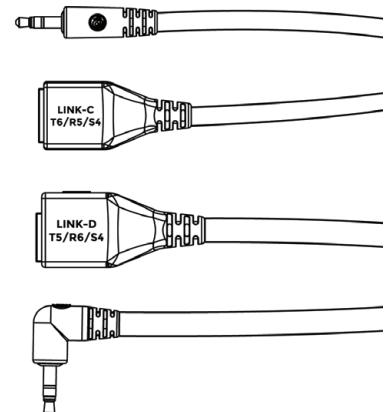

PW-LINK cable pinouts are provided on this sheet and with every PW-LINK cable or kit.

Part Numbers	Description
PW-LINKD	Link Display-Side Cables
PW-LINKKIT	Link Cable Kit including PW-LINK-C, PW-LINKD Cables, DB9 to RJ45 Adapter

PW-LINKD DISPLAY SIDE CONTROL CABLE

The PW-LINKD cable allows ease of direct control input to your display or other device's control input. Use for 232 serial input from many of today's most popular control systems, including Savant, RTI, and others.*

*Always verify compatibility and system pinout.

Display Cable Pinout	
3.5mm	RJ45
Tip	Pin 5
Ring	Pin 6
Sleeve	Pin 4

PW-LINKKIT CONTROL & DISPLAY CABLES, DB9 TO RJ45 ADAPTER

The PW-LINKKIT includes PW-LINK-C and PW-LINK-D cables along with a DB9 Female to RJ45 adapter. This kit allows direct control via DB9 or stereo mini-type RS232 outputs included on today's most popular systems, such as Control4, AMX, and more.*

*Always verify compatibility and system pinout.

Control Cable Pinout	
3.5mm	RJ45
Tip	Pin 6
Ring	Pin 5
Sleeve	Pin 4

*For TV Cable Pinout, see PW-LINK-D information

PW-LINKD

PW-LINKKIT