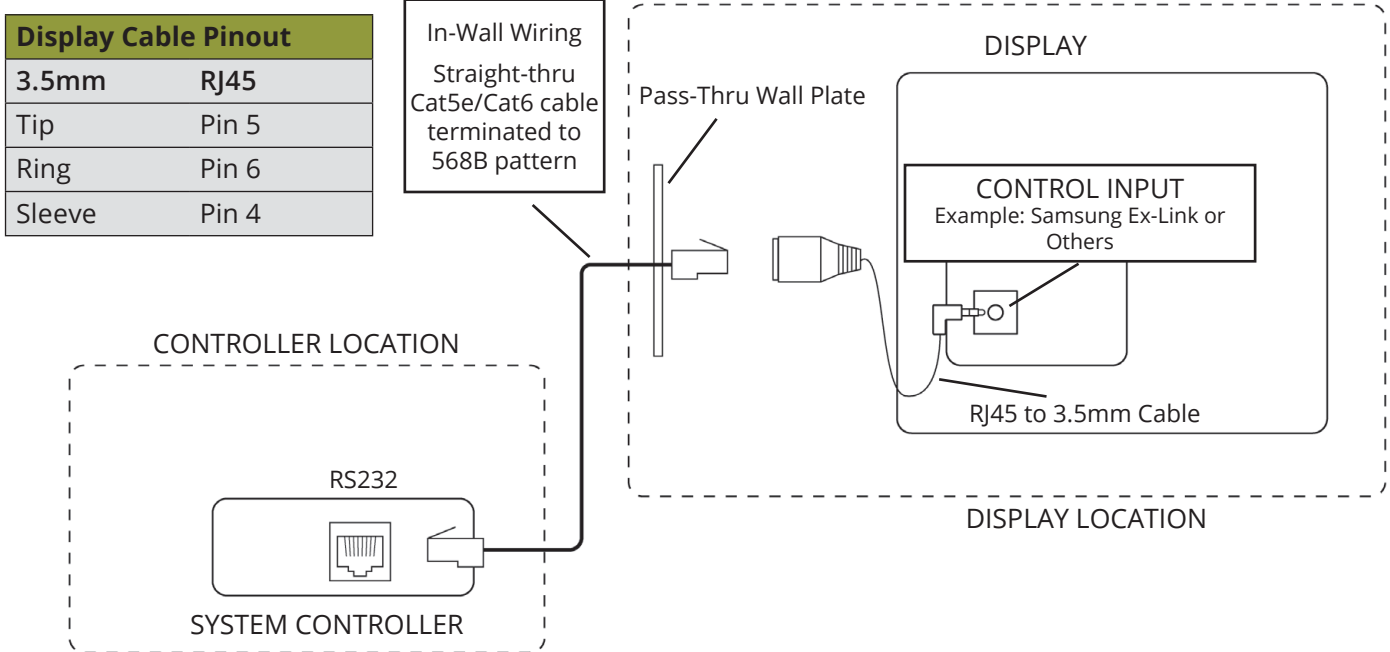

PW-LINKD DISPLAY SIDE CONTROL CABLE

The PW-LINKD cable allows ease of direct control input to your display or other device's control input. Use for 232 serial input from many of today's most popular control systems, including Savant, RTI, and others.*

*Always verify compatibility and system pinout.

Display Cable Pinout	
3.5mm	RJ45
Tip	Pin 5
Ring	Pin 6
Sleeve	Pin 4

PW-LINKKIT CONTROL & DISPLAY CABLES, DB9 TO RJ45 ADAPTER

The PW-LINKKIT includes PW-LINK-C and PW-LINK-D cables along with a DB9 Female to RJ45 adapter. This kit allows direct control via DB9 or stereo mini-type RS232 outputs included on today's most popular systems, such as Control4, AMX, and more.*

*Always verify compatibility and system pinout.

Control Cable Pinout	
3.5mm	RJ45
Tip	Pin 6
Ring	Pin 5
Sleeve	Pin 4

*For TV Cable Pinout, see PW-LINK-D information

PW-LINKD

PW-LINKKIT