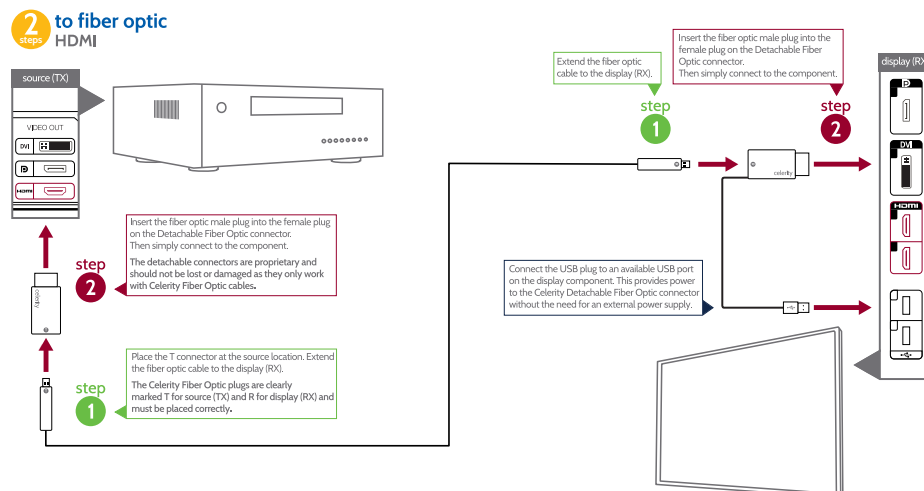

Custom lengths

Available in 50' (15.2m) increments from 250' to 950' (76.2m to 290m)

Technical Note

Celerity Technologies' Fiber Optic Plug terminating each end of the Celerity Fiber Optic HDMI cable supports proprietary technology for HDMI over Celerity Fiber Optic cable. While the plug may appear similar to that of micro-HDMI or mini-USB, it does not support any technical attributes of either connector. The Celerity fiber optic plug supports only proprietary Celerity technology and is connected to the Celerity Fiber Optic HDMI connector according to the user guide.